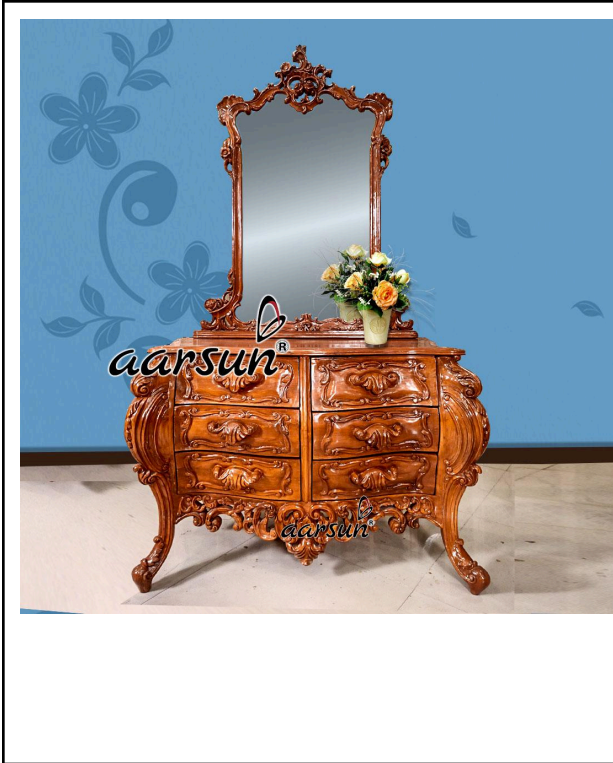

DESIGNER DRESSING TABLE

Whatsapp: [+918192999135](https://wa.me/+918192999135) Tel: [+918192999135](https://tel/+918192999135)

URL: <https://aarsunwoods.com/product-category/dressing-tables/>

Website : <https://aarsunwoods.com/>